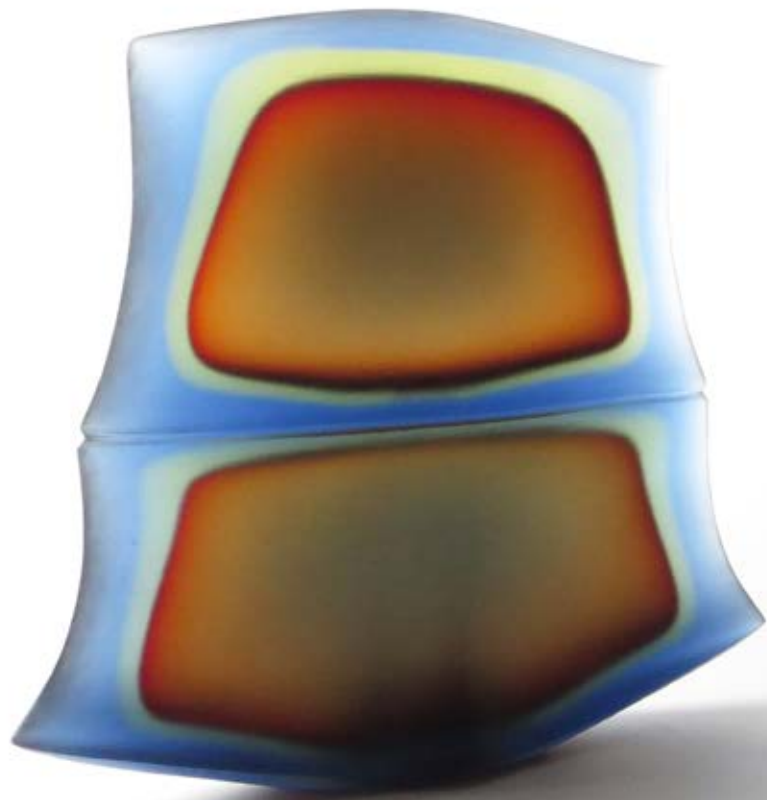

22. MATTHEW CURTIS

Stilled - Blue Amber Red, 2021

blown and constructed tinted furnace glass
300 h x 320 w x 80mm d

$4,600 AUD incl GST