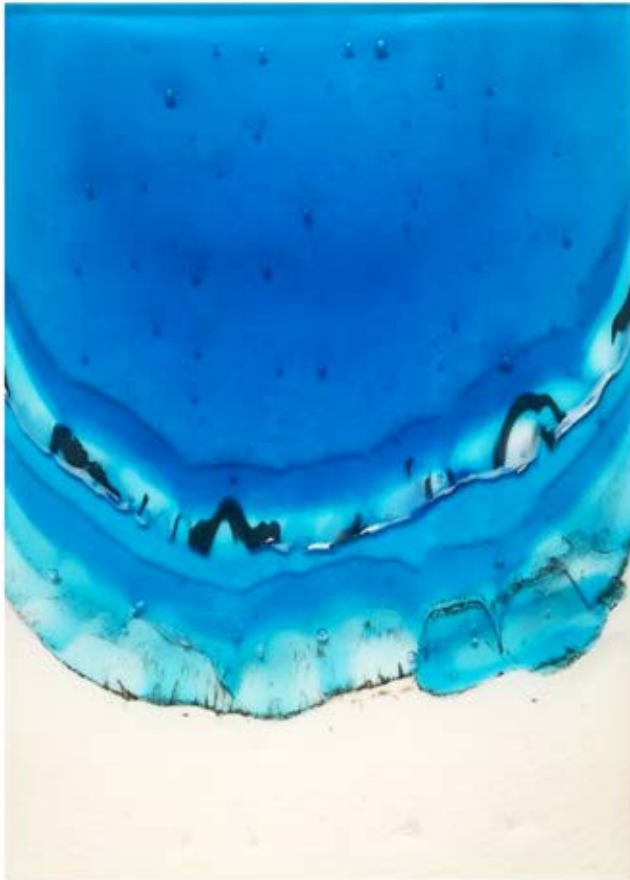

\$3,400 AUD incl GST

76. GERRY KING

Departure: Shoreline Study I, 2021

kilnformed glass - wall panel
295 h x 210 w x 5mm d

\$3,600 AUD incl GST

77. GERRY KING

Inlet: Shoreline Study II, 2021

kilnformed glass - wall panel
295 h x 205 w x 5mm d