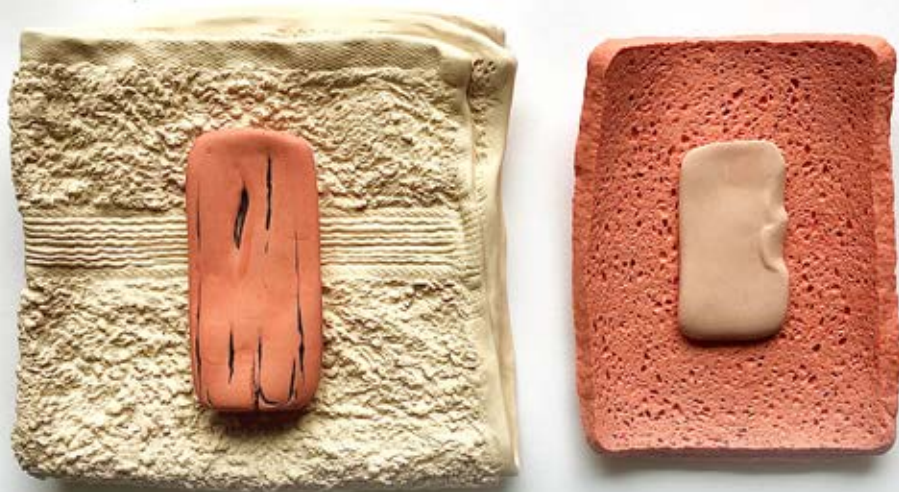

\$750 AUD incl GST

61. HONOR FREEMAN

Keepsake Study, 2021

slip cast porcelain, gold lustre, gold leaf
wall installation - 3 components
150 h x 240 w x 25mm d

\$1,100 AUD incl GST - RESERVE

62. HONOR FREEMAN