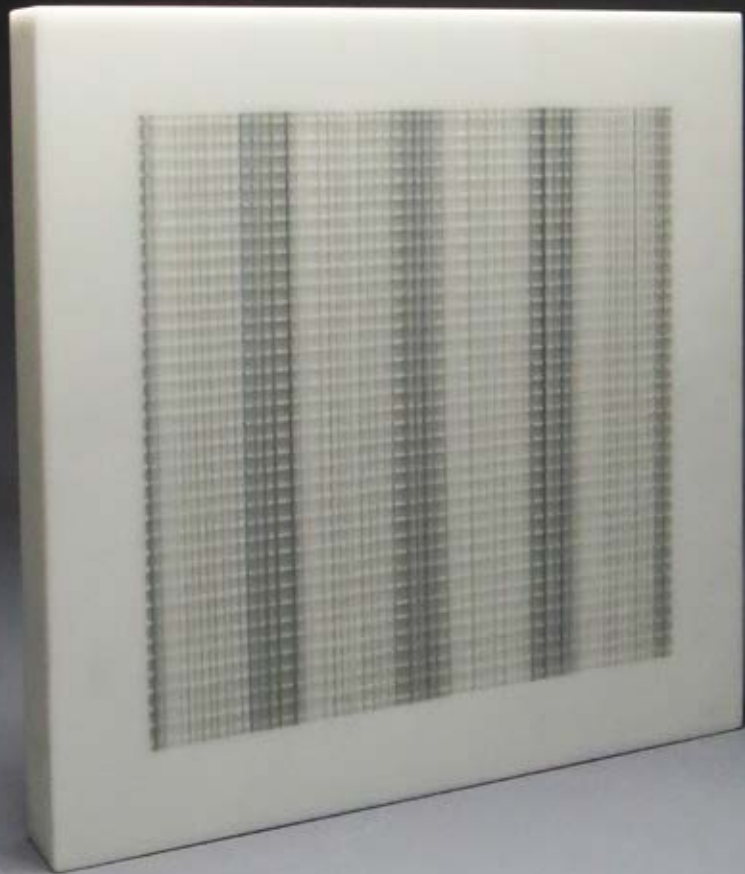

\$6,600 AUD incl GST - SOLD

18. COBI COCKBURN

Grid Lines # 2, 2021

cast glass

390 h x 390 w x 45mm d

\$6,600 AUD incl GST - SOLD

19. COBI COCKBURN

Grid Lines # 3, 2021